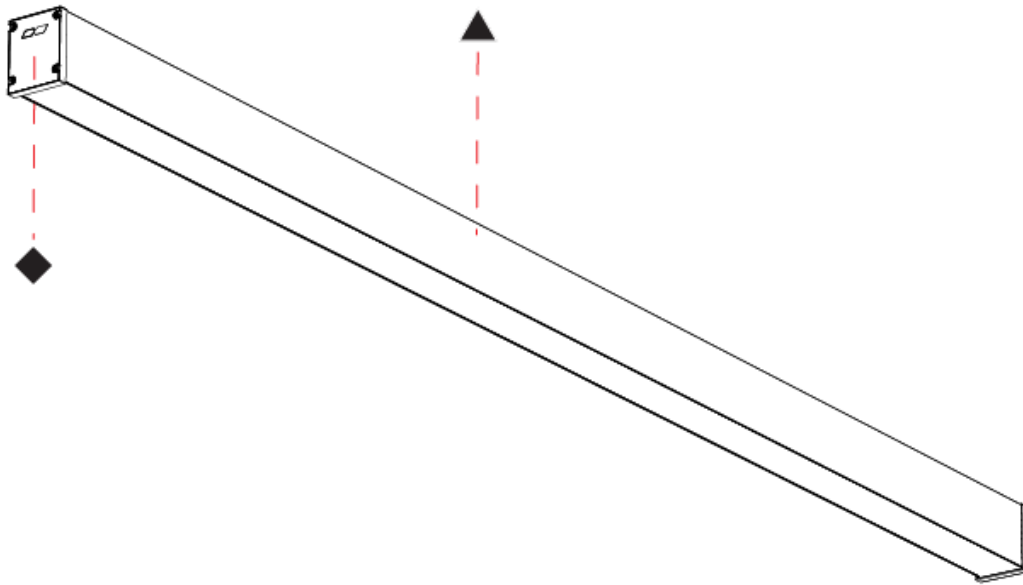

SLIDER STRAIGHT IP54 SURFACE

A3D390-

PROJECT

TYPE

SPECIFIER

QUANTITY

DATE

A